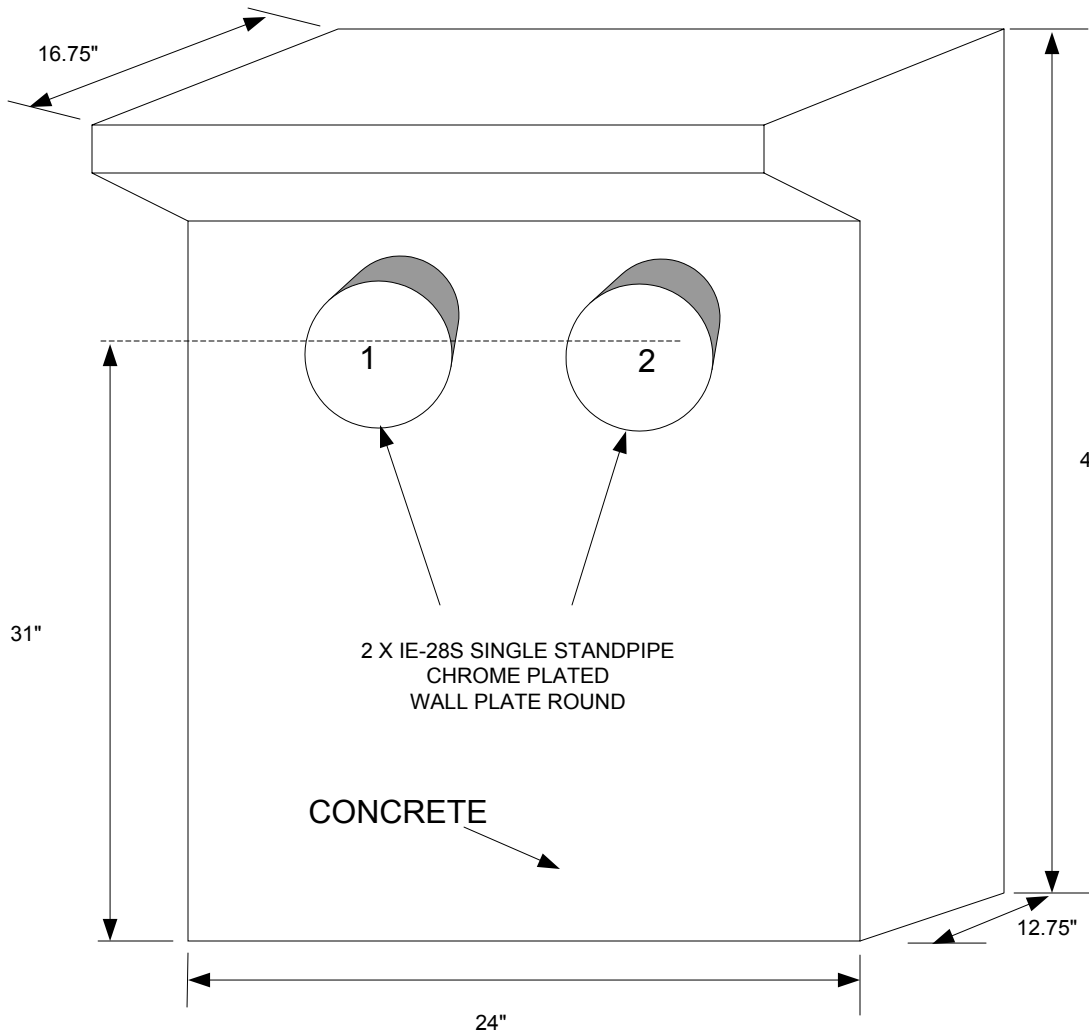

DELTA FIRE & EMERGENCY SERVICES

FIRE DEPARTMENT CONNECTIONS

All Fire Department Connections should be pre-approved by Delta Fire & Emergency Services for location. The follow diagram is a guideline only. For further information contract **Fire Protection Services at 604-946-8541**
Fire Department Connections shall not be attached to the building. All connections should be located at the property line to the front of the building facing the street.